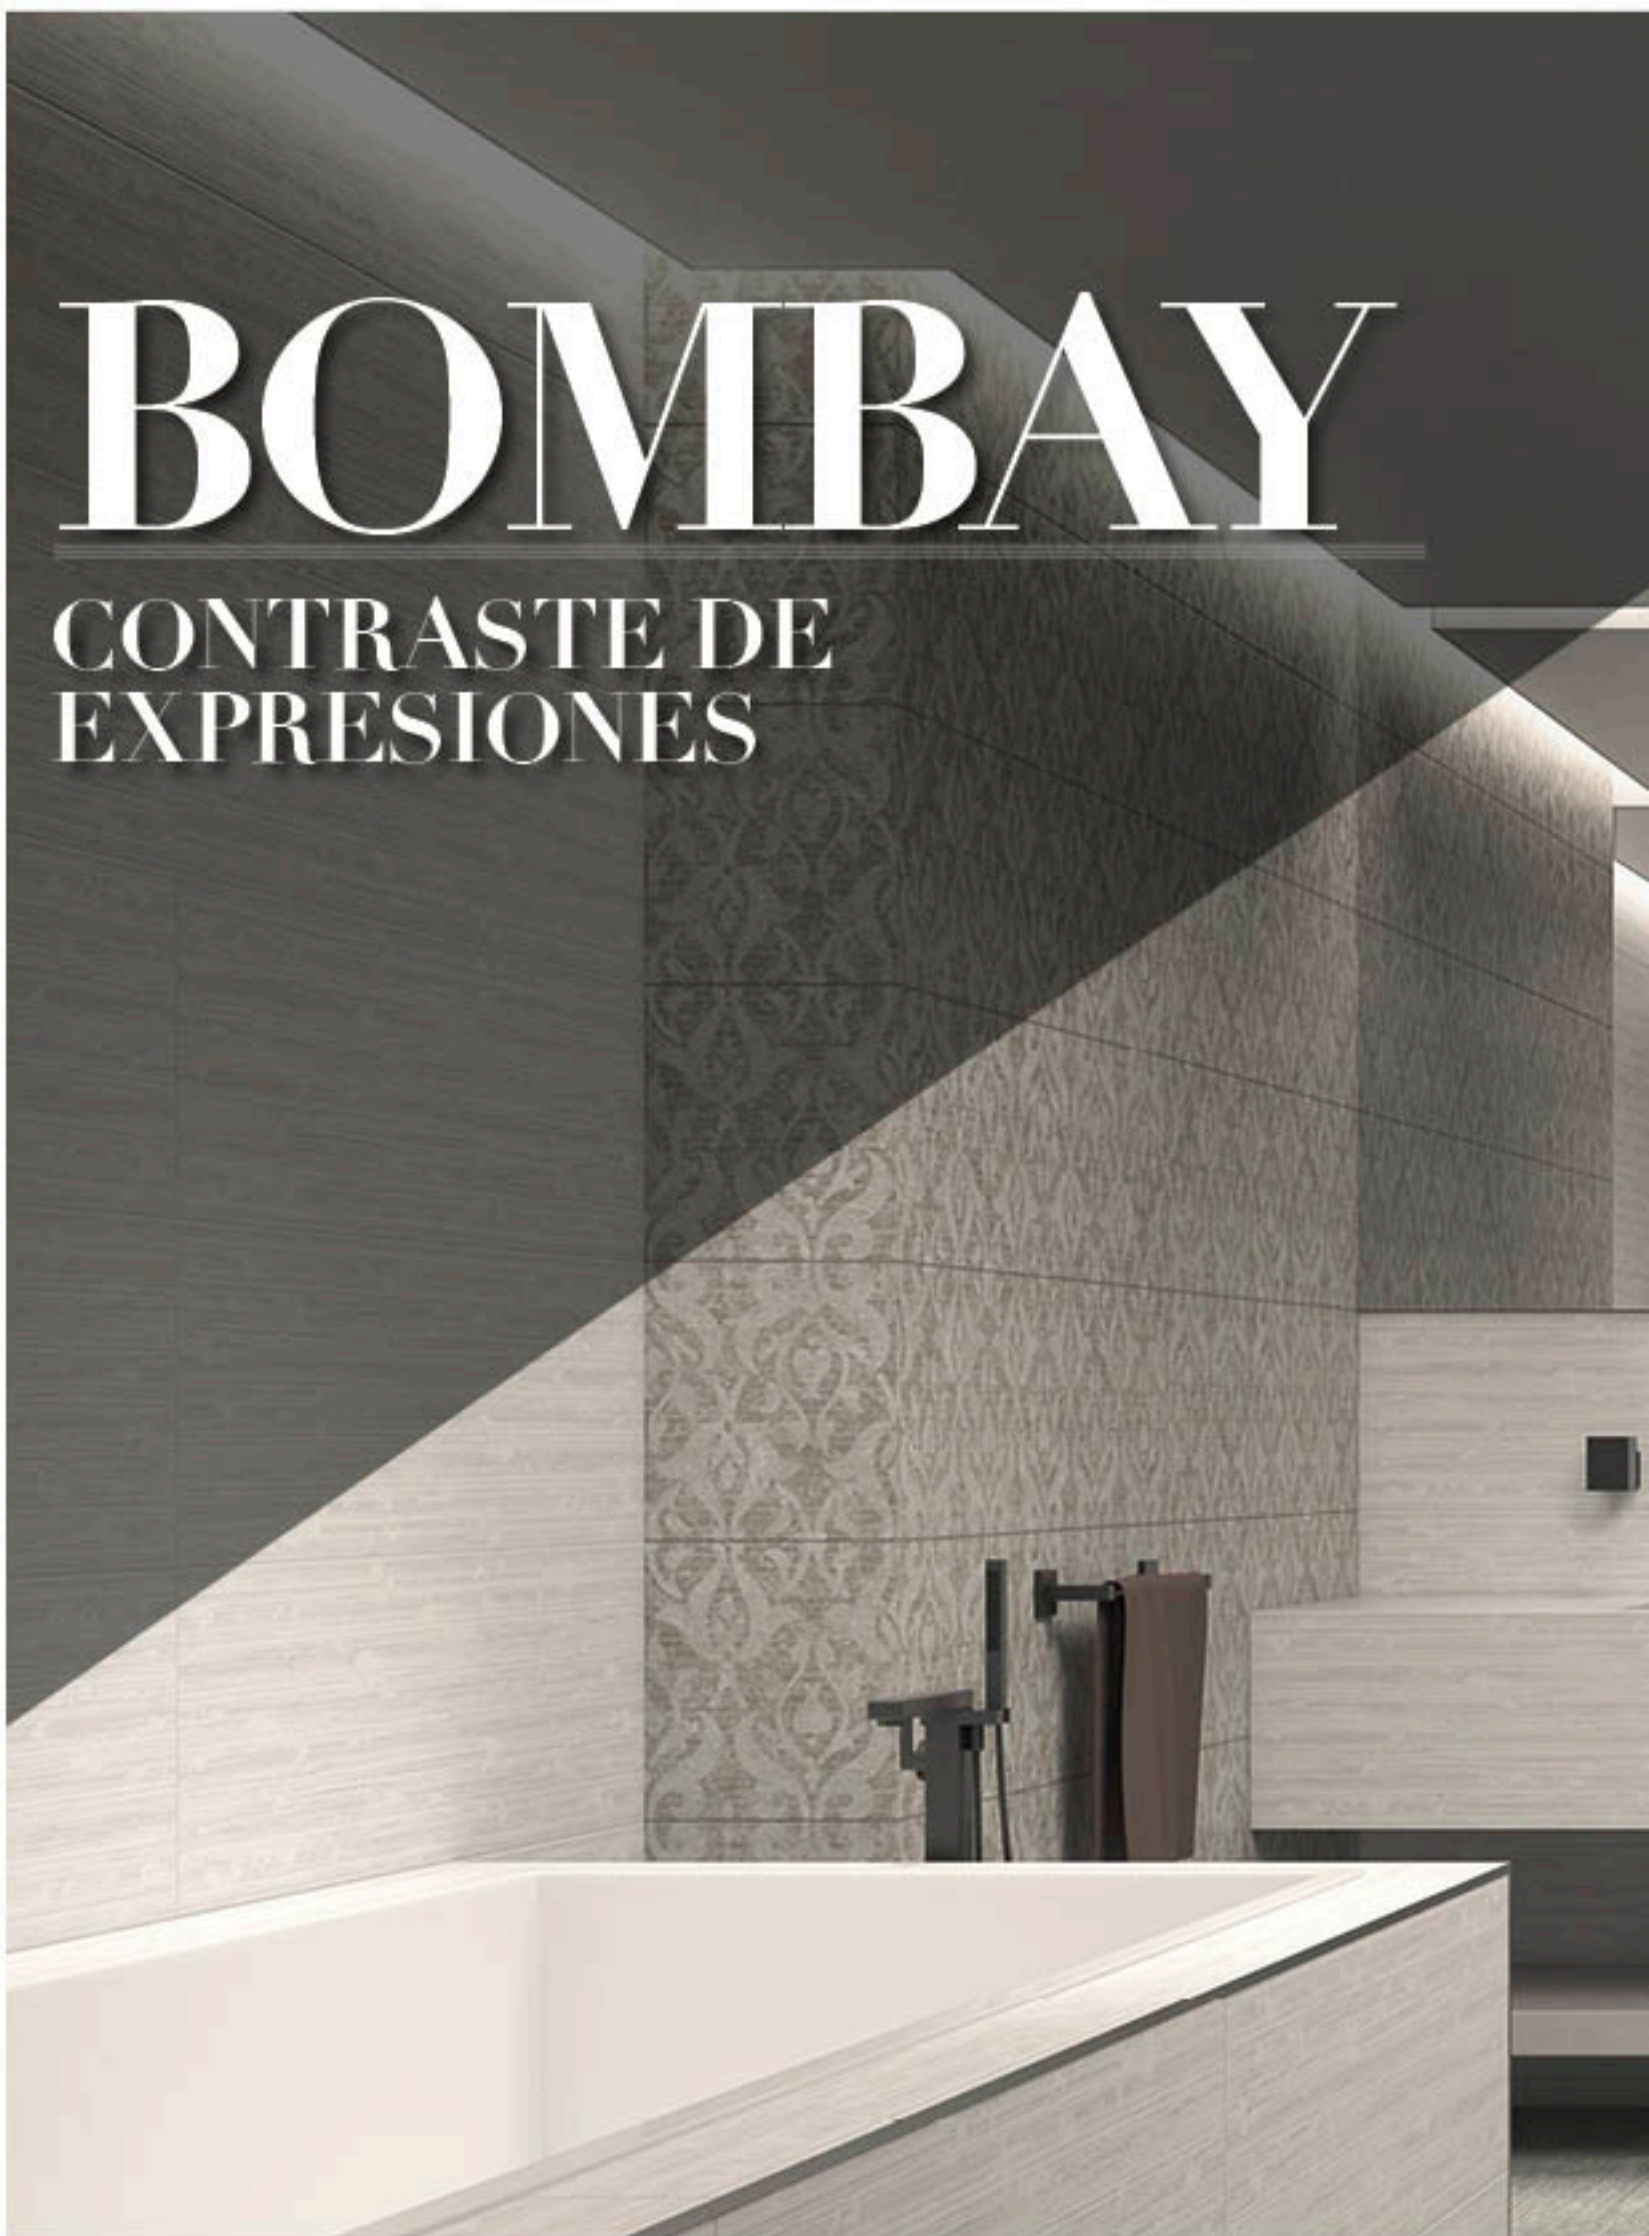

BOMBAY

CONTRASTE DE
EXPRESIONES