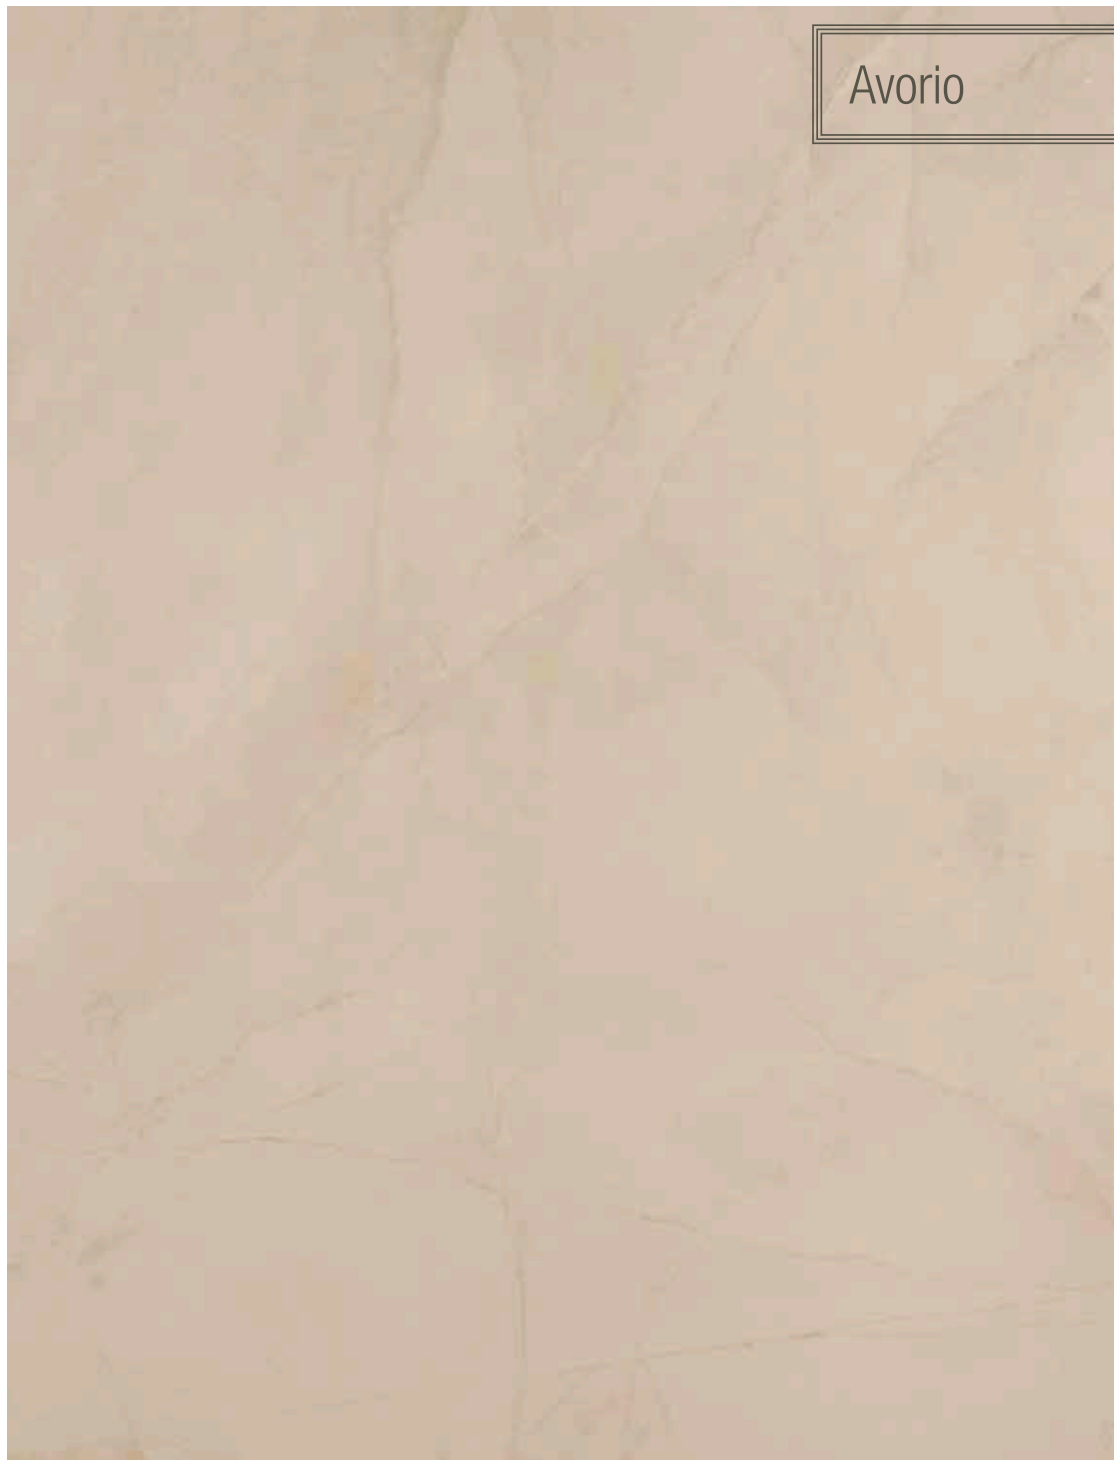

Café

Avorio