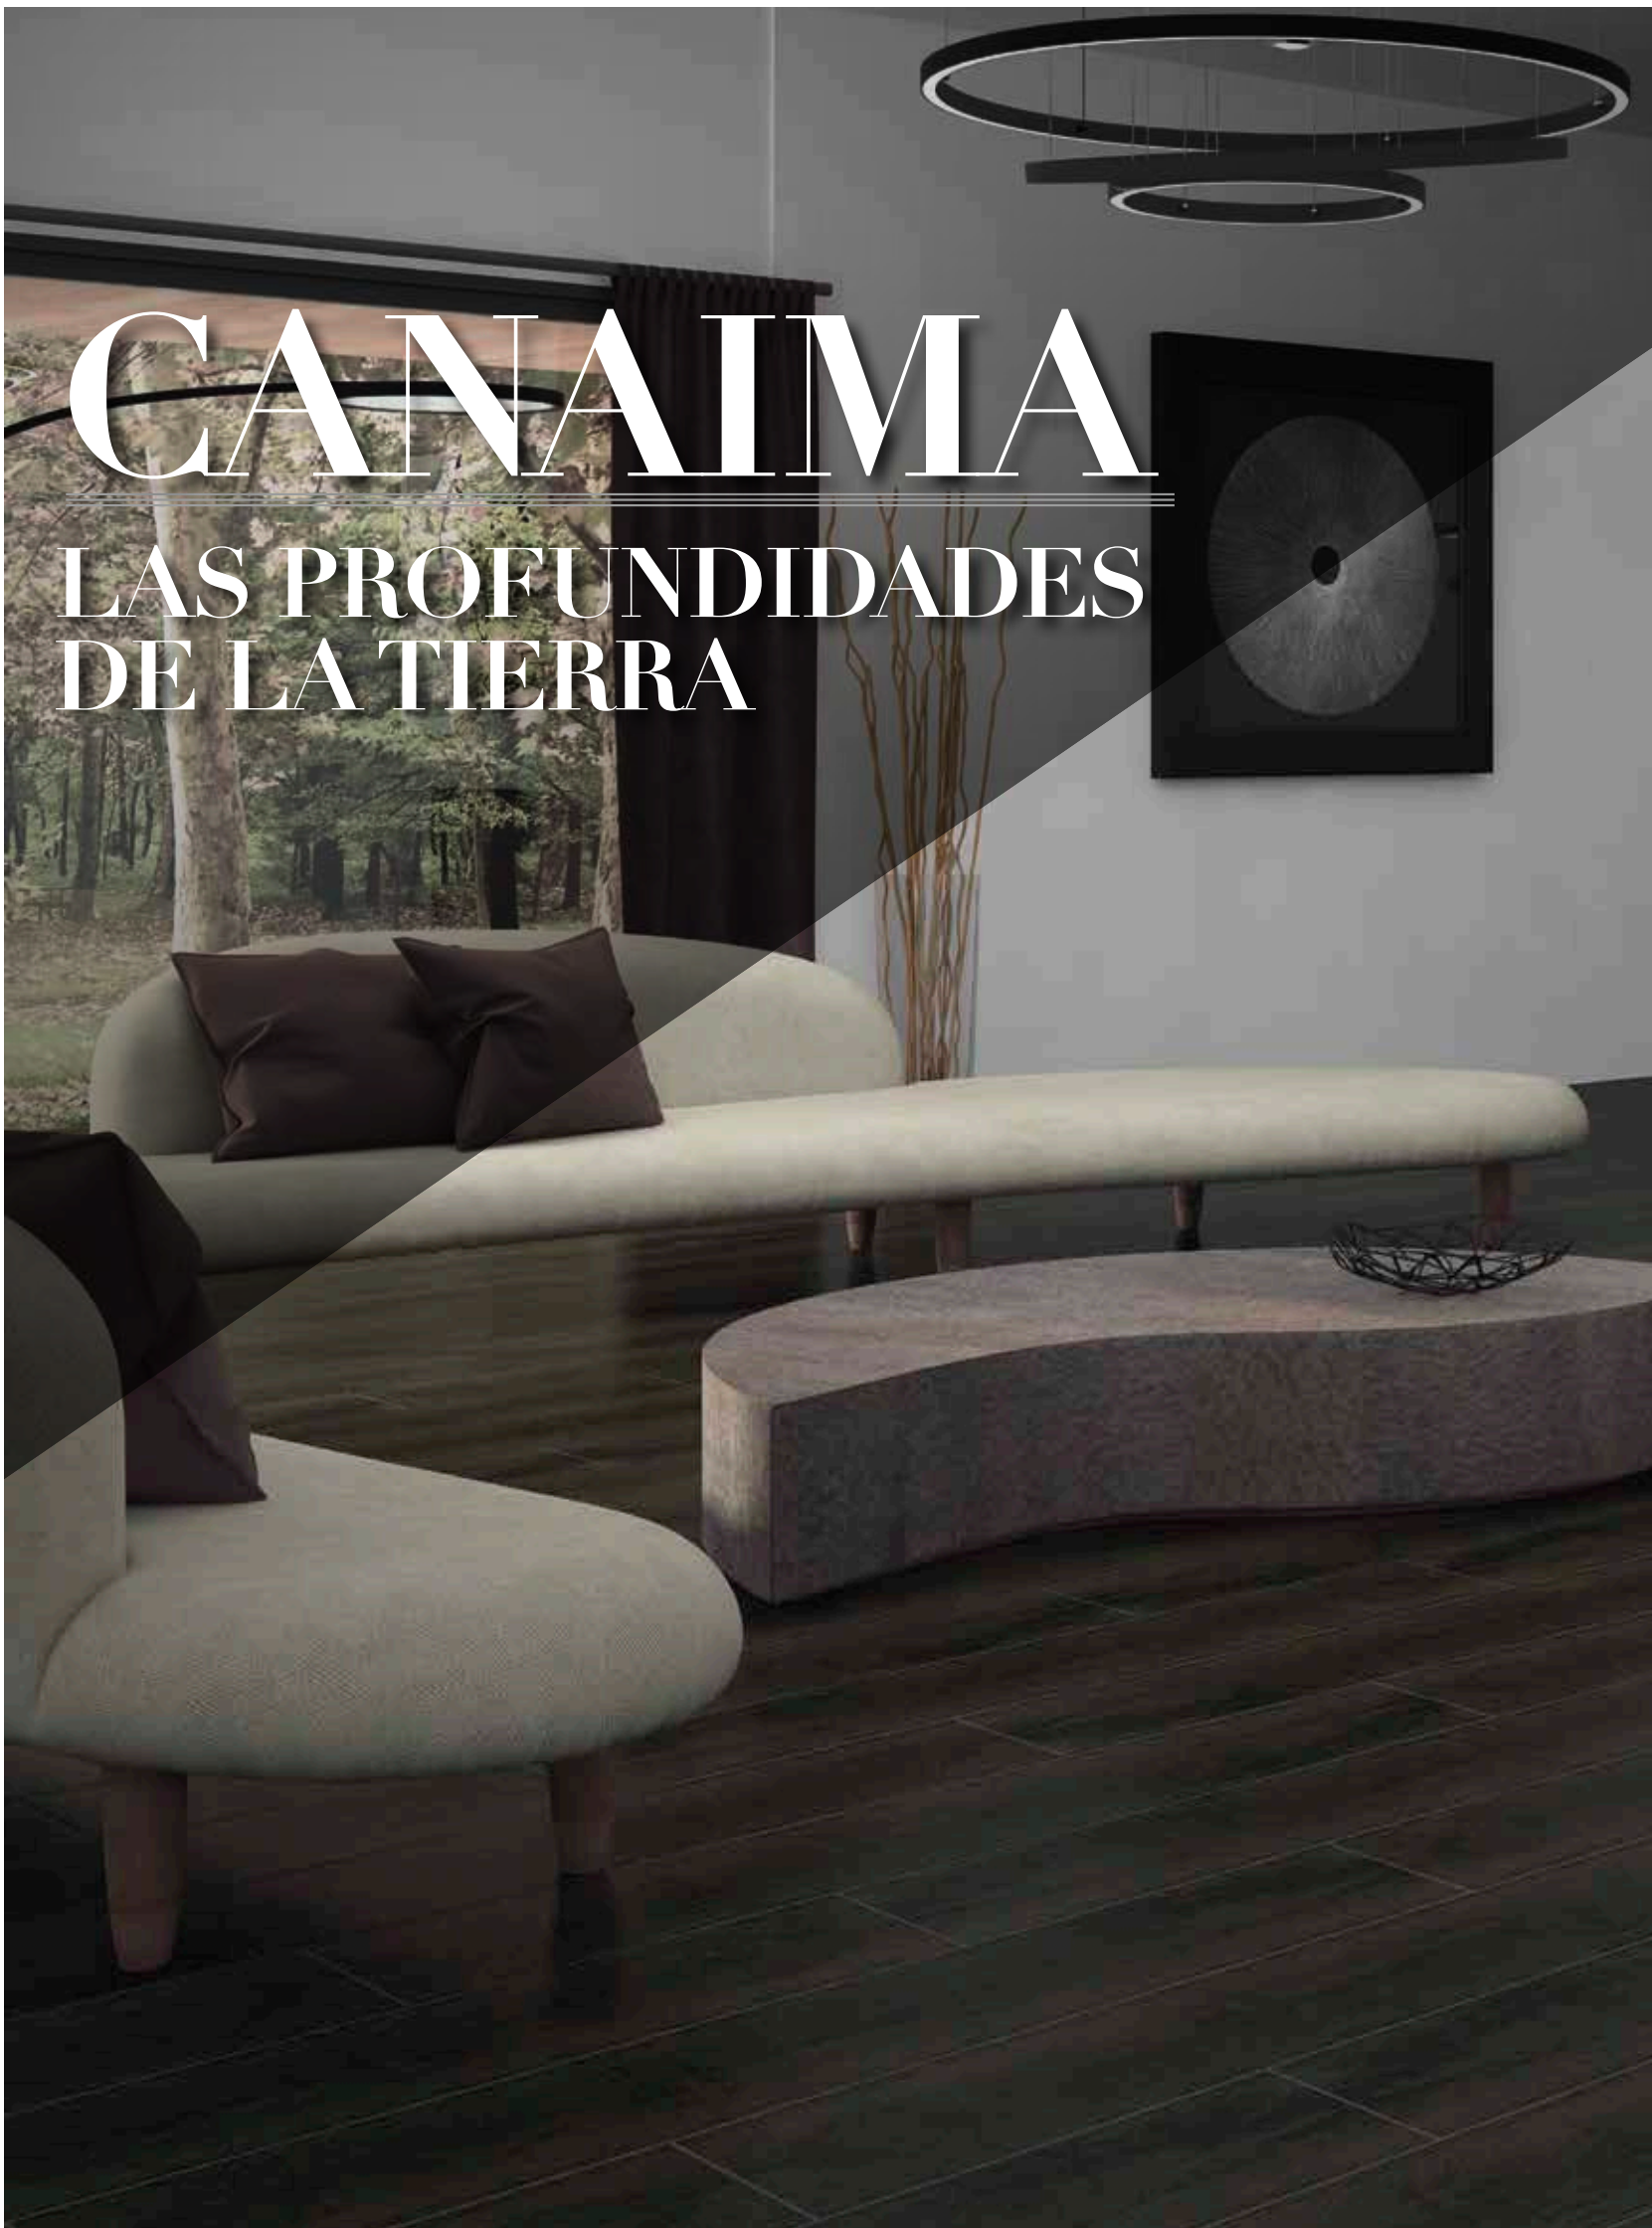

* Significado de símbolos en la página 4.

CANAIMA

LAS PROFUNDIDADES
DE LA TIERRA

A modern living room featuring a large, light-colored concrete wall. On the wall, there is a large black-framed television, a long black fireplace with logs inside, and four framed pieces of art. The floor is dark wood. In the background, a dining table with a vase of white flowers and a modern chair is visible under a contemporary pendant light.