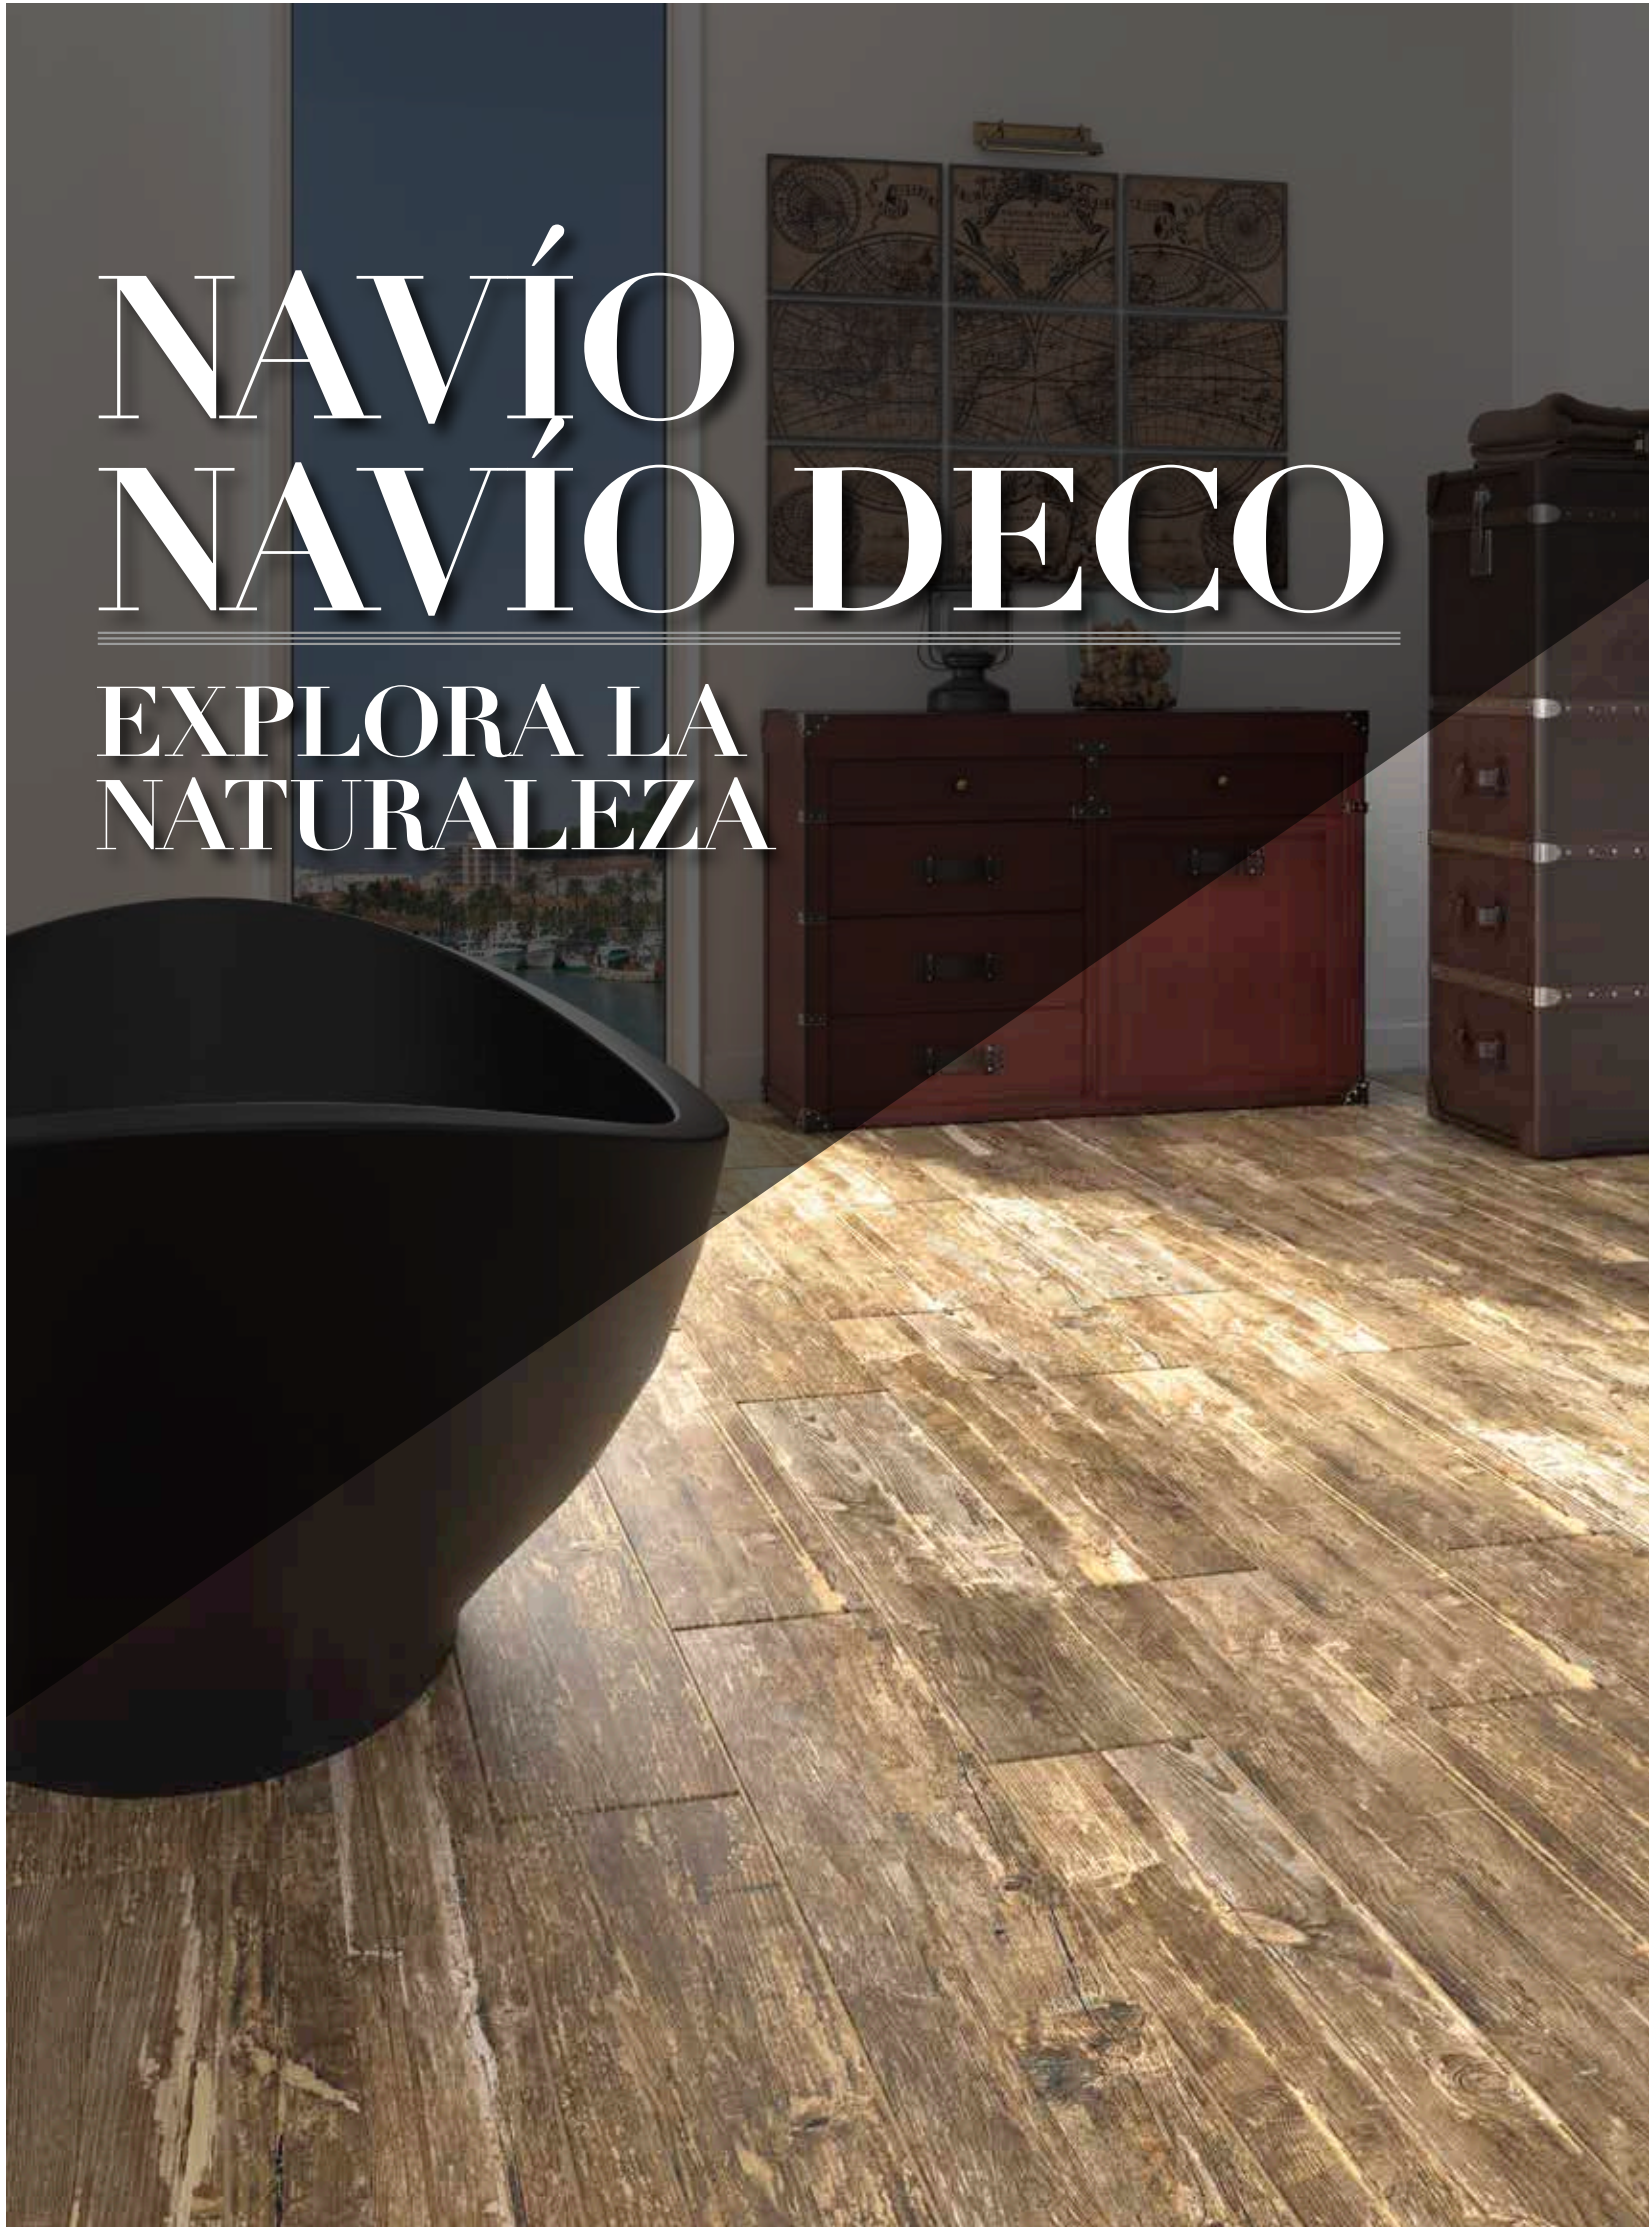

Coral Sand Mate
30.5 x 60.5 cm · 12 x 23 7/8"

CARACTERÍSTICAS

* Significado de símbolos en la página 4.

NAVÍO NAVÍO DECO

EXPLORA LA
NATURALEZA

A photograph of a modern interior space. The walls are covered in horizontal wooden planks, and the floor is made of wide, rustic wooden planks. In the foreground, a black metal chair with a curved, weathered leather seat is positioned. To the left, a black metal cabinet or wall-mounted unit is visible. On the right wall, two framed pieces of art, each featuring a white rope knot on a dark blue background, are displayed. The text is overlaid on the right side of the image.