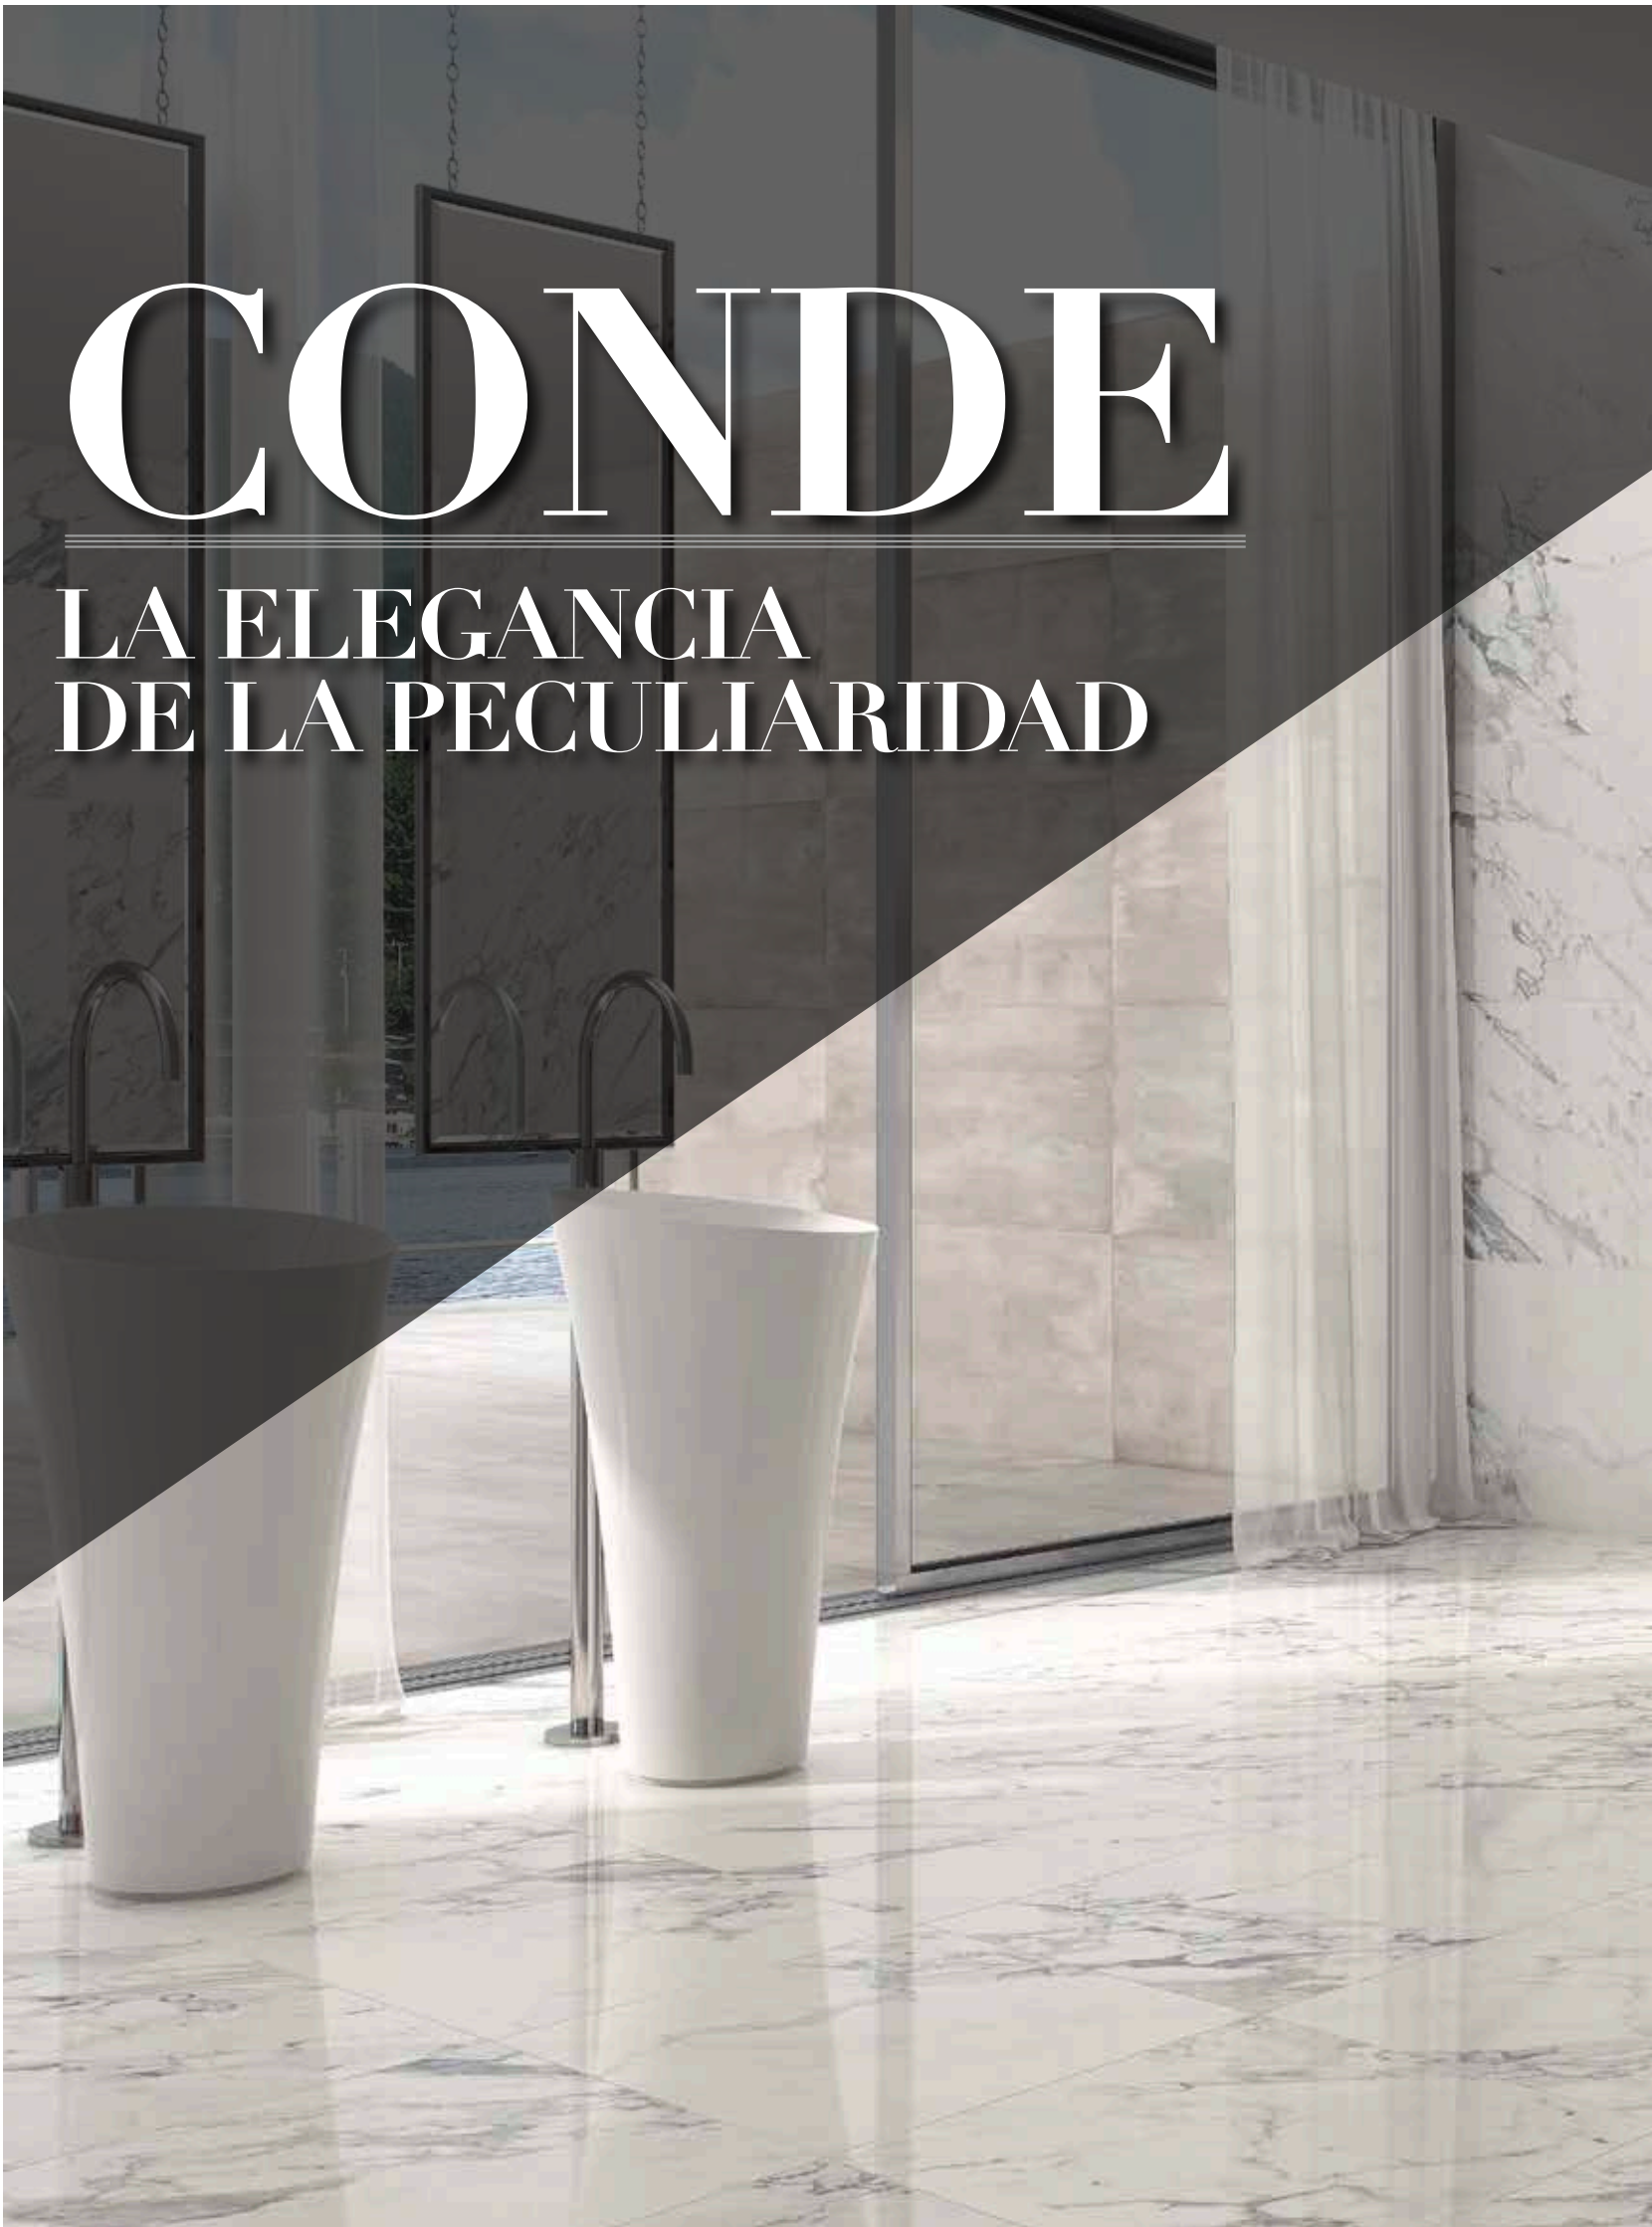

Café Pulido
59.6 x 119.4 cm · 23 1/2 x 47"

Café Mate, Semipulido, Pulido
59.6 x 59.6 cm · 23 1/2 x 23 1/2"

CARACTERÍSTICAS

* Significado de símbolos en la página 4.

CONDE

LA ELEGANCIA
DE LA PECULIARIDAD

A modern bathroom featuring a white freestanding bathtub, a large mirror, and a marble wall. The bathtub is positioned in the foreground, and the mirror is mounted on the wall above it. The wall is covered in large, light-colored marble tiles with dark veining. A small table with a black base and a white top is placed next to the bathtub, holding various bathroom items. A dark-colored chair is partially visible in the foreground on the right. The floor is also covered in the same marble tiles.