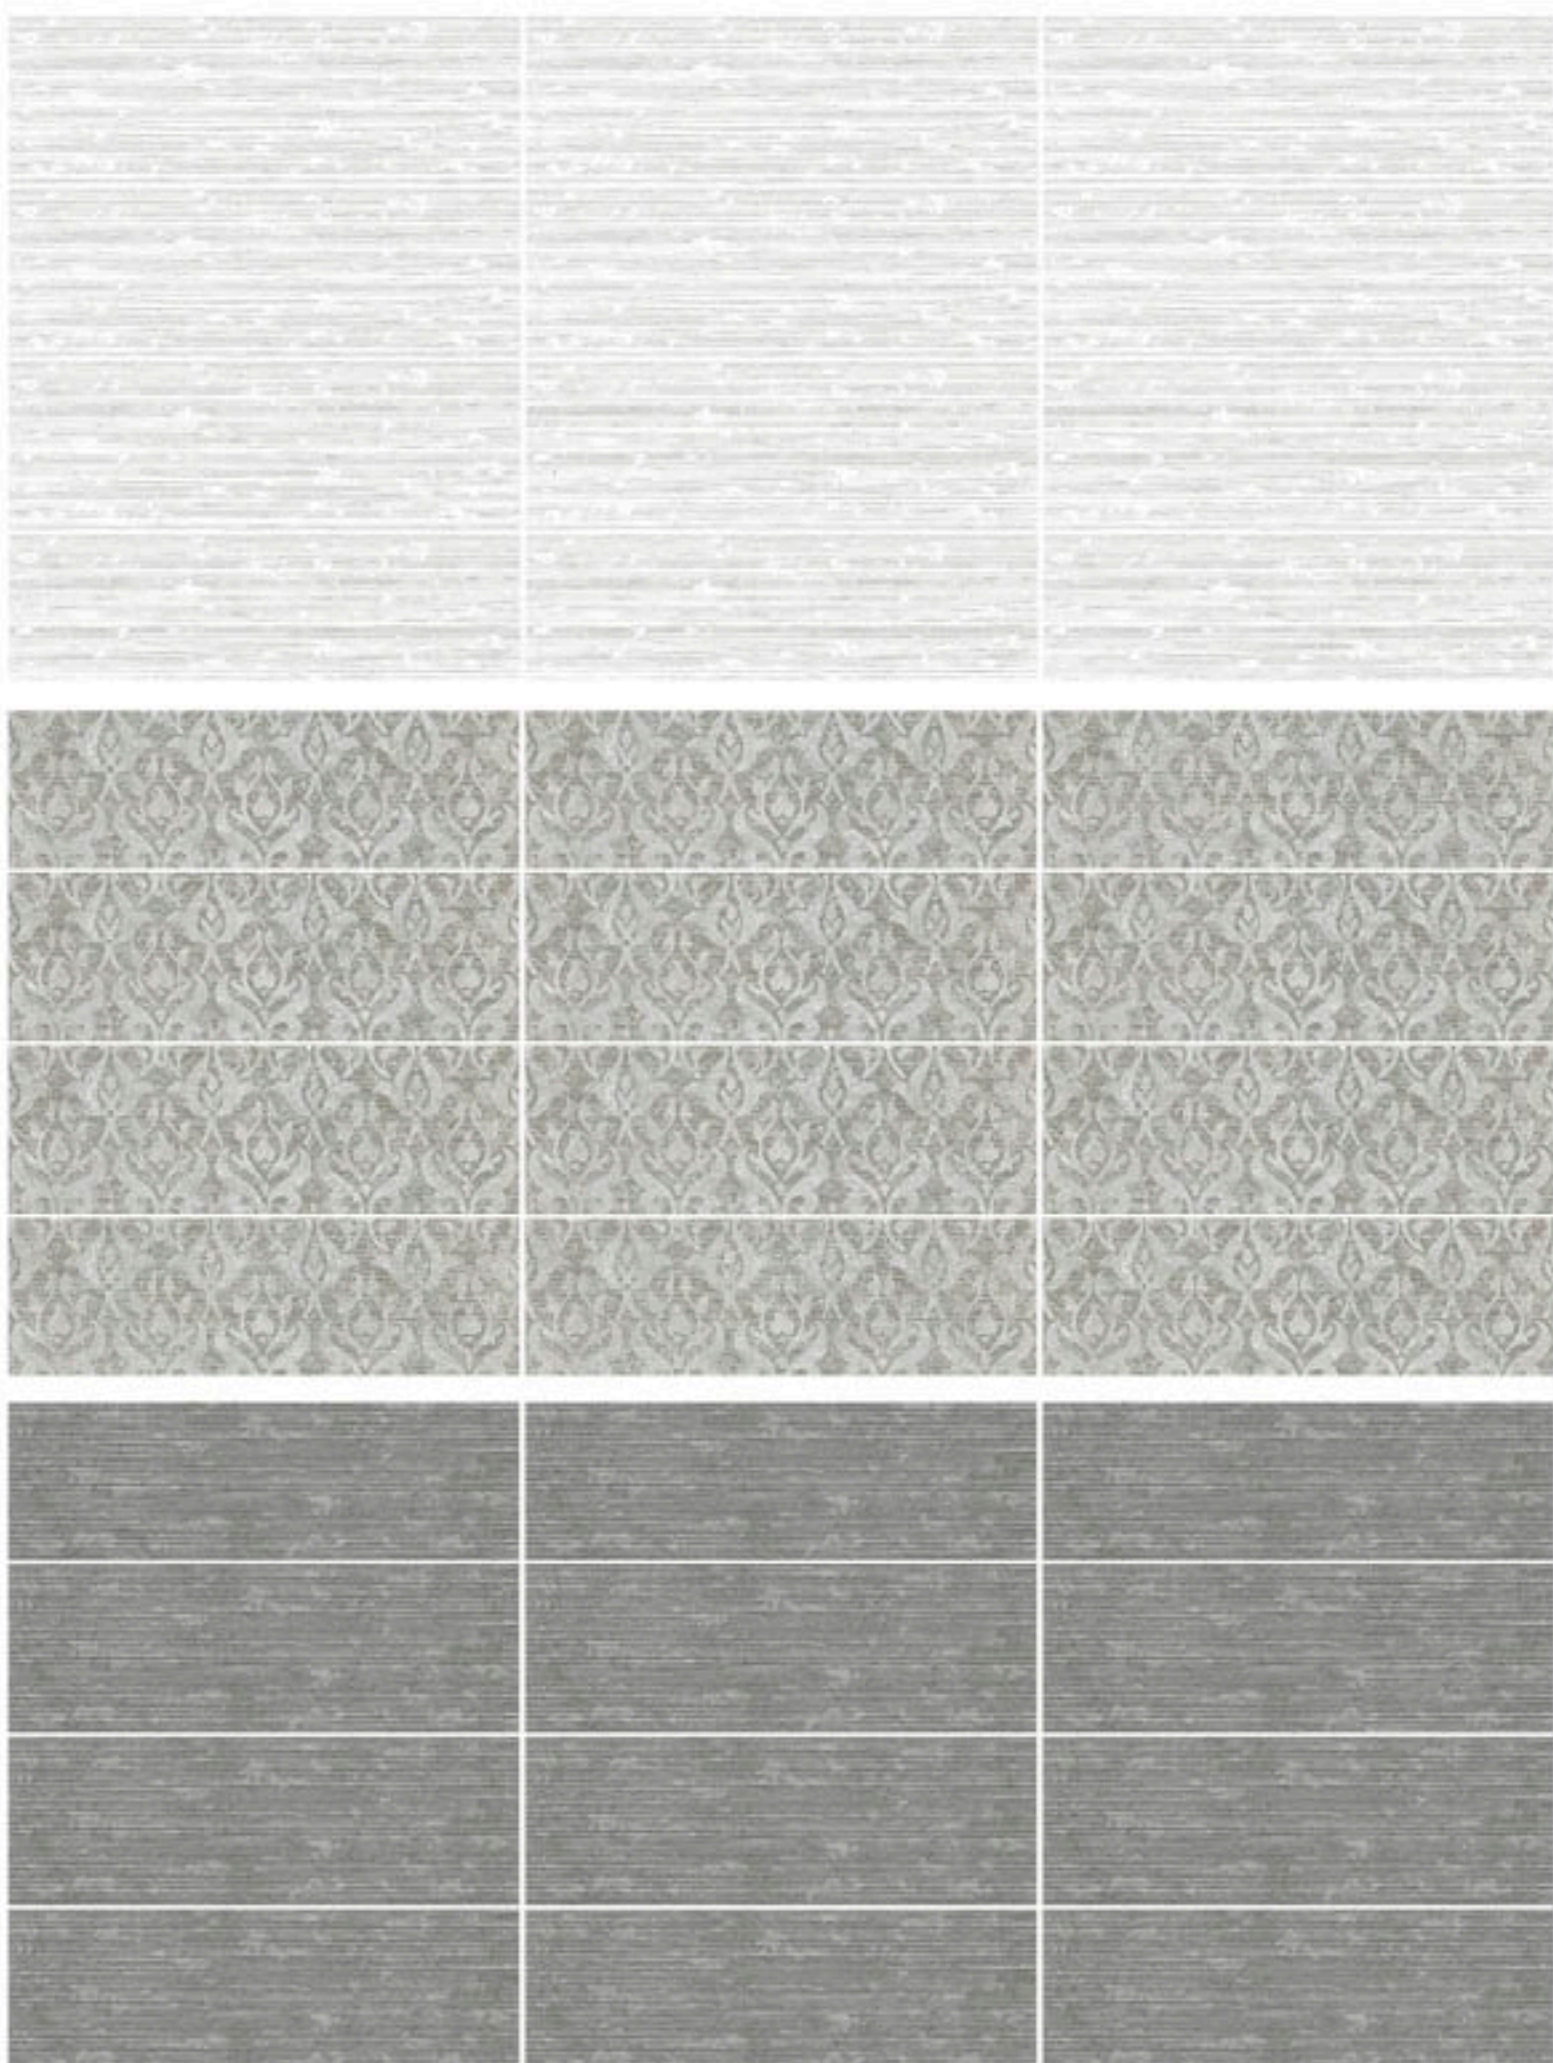

Ava Mate

A large rectangular panel with a light-colored, horizontally ribbed texture. The texture consists of fine, parallel lines that create a subtle, shimmering effect. The overall appearance is clean and modern.

Delhi Mate

A large rectangular panel with a complex, repeating pattern. The pattern features stylized, organic shapes in shades of grey and white, set against a darker background. The design is reminiscent of traditional Indian motifs, possibly inspired by the architecture of Delhi.

Nébula Mate

A large rectangular panel with a dark, textured surface. The texture is composed of fine, vertical lines that create a subtle, shimmering effect. The overall appearance is sophisticated and modern.

Este Producto cuenta con varias caras para una instalación más diversa